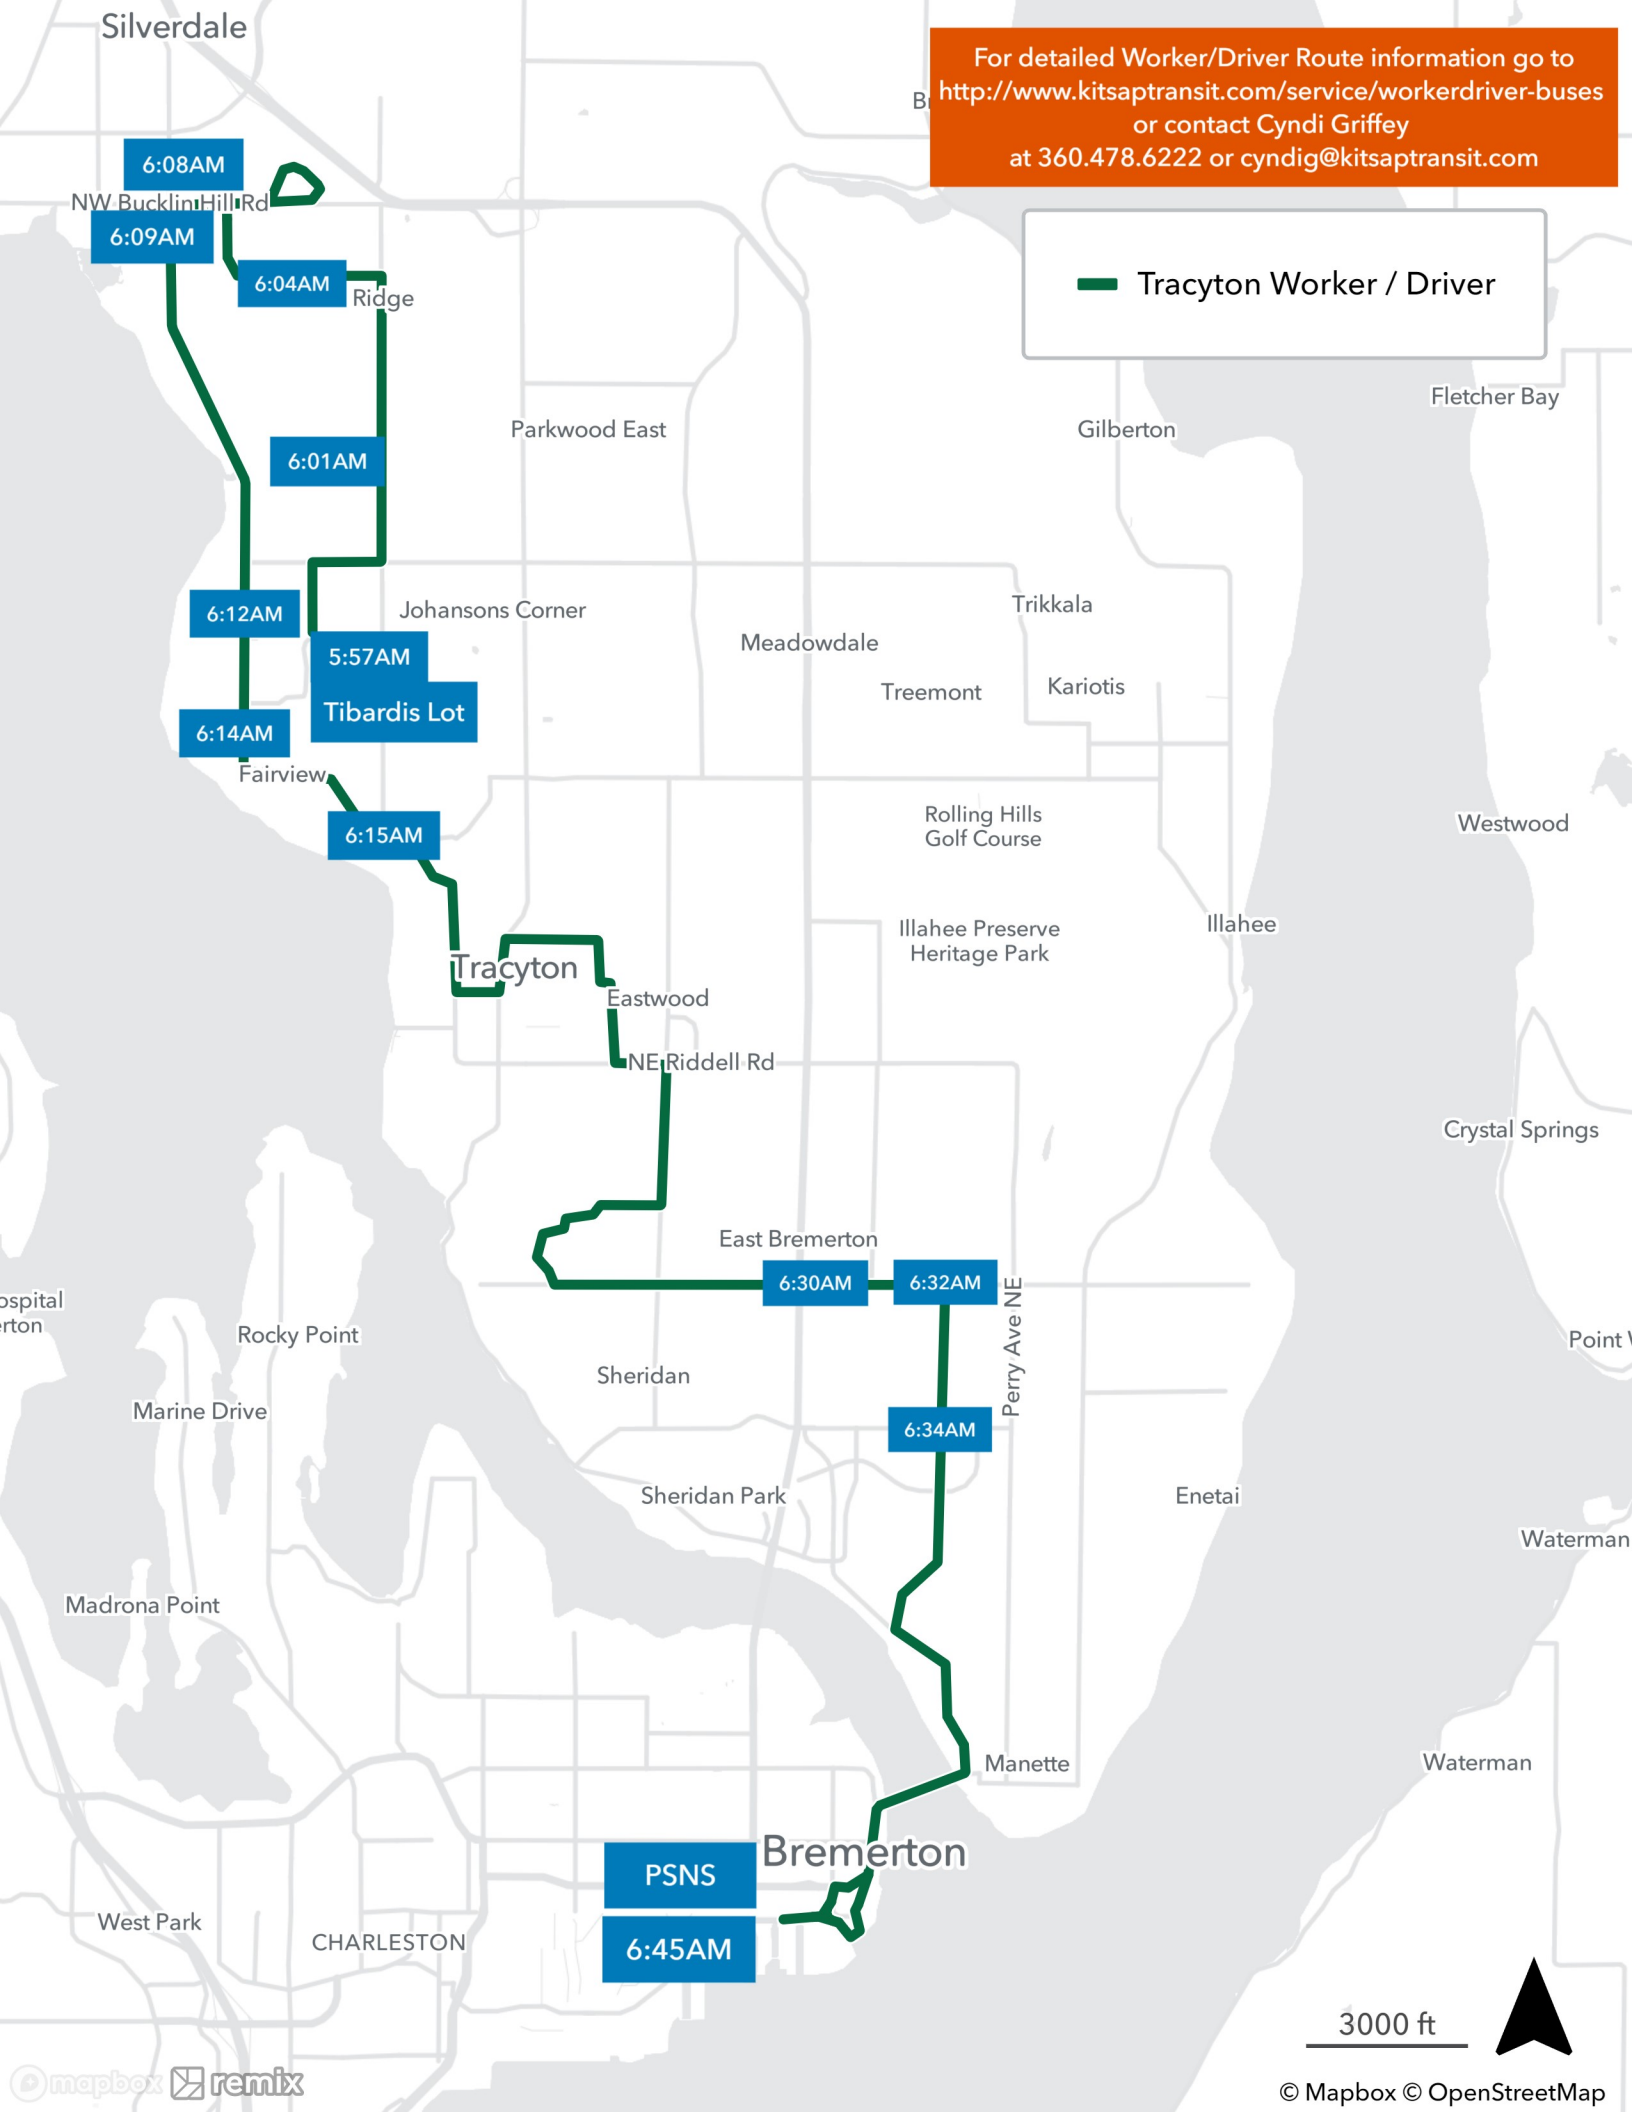

For detailed Worker/Driver Route information go to <http://www.kitsaptransit.com/service/workerdriver-buses> or contact Cyndi Griffey at 360.478.6222 or cyndig@kitsaptransit.com

 Tracyton Worker / Driver

3000 ft