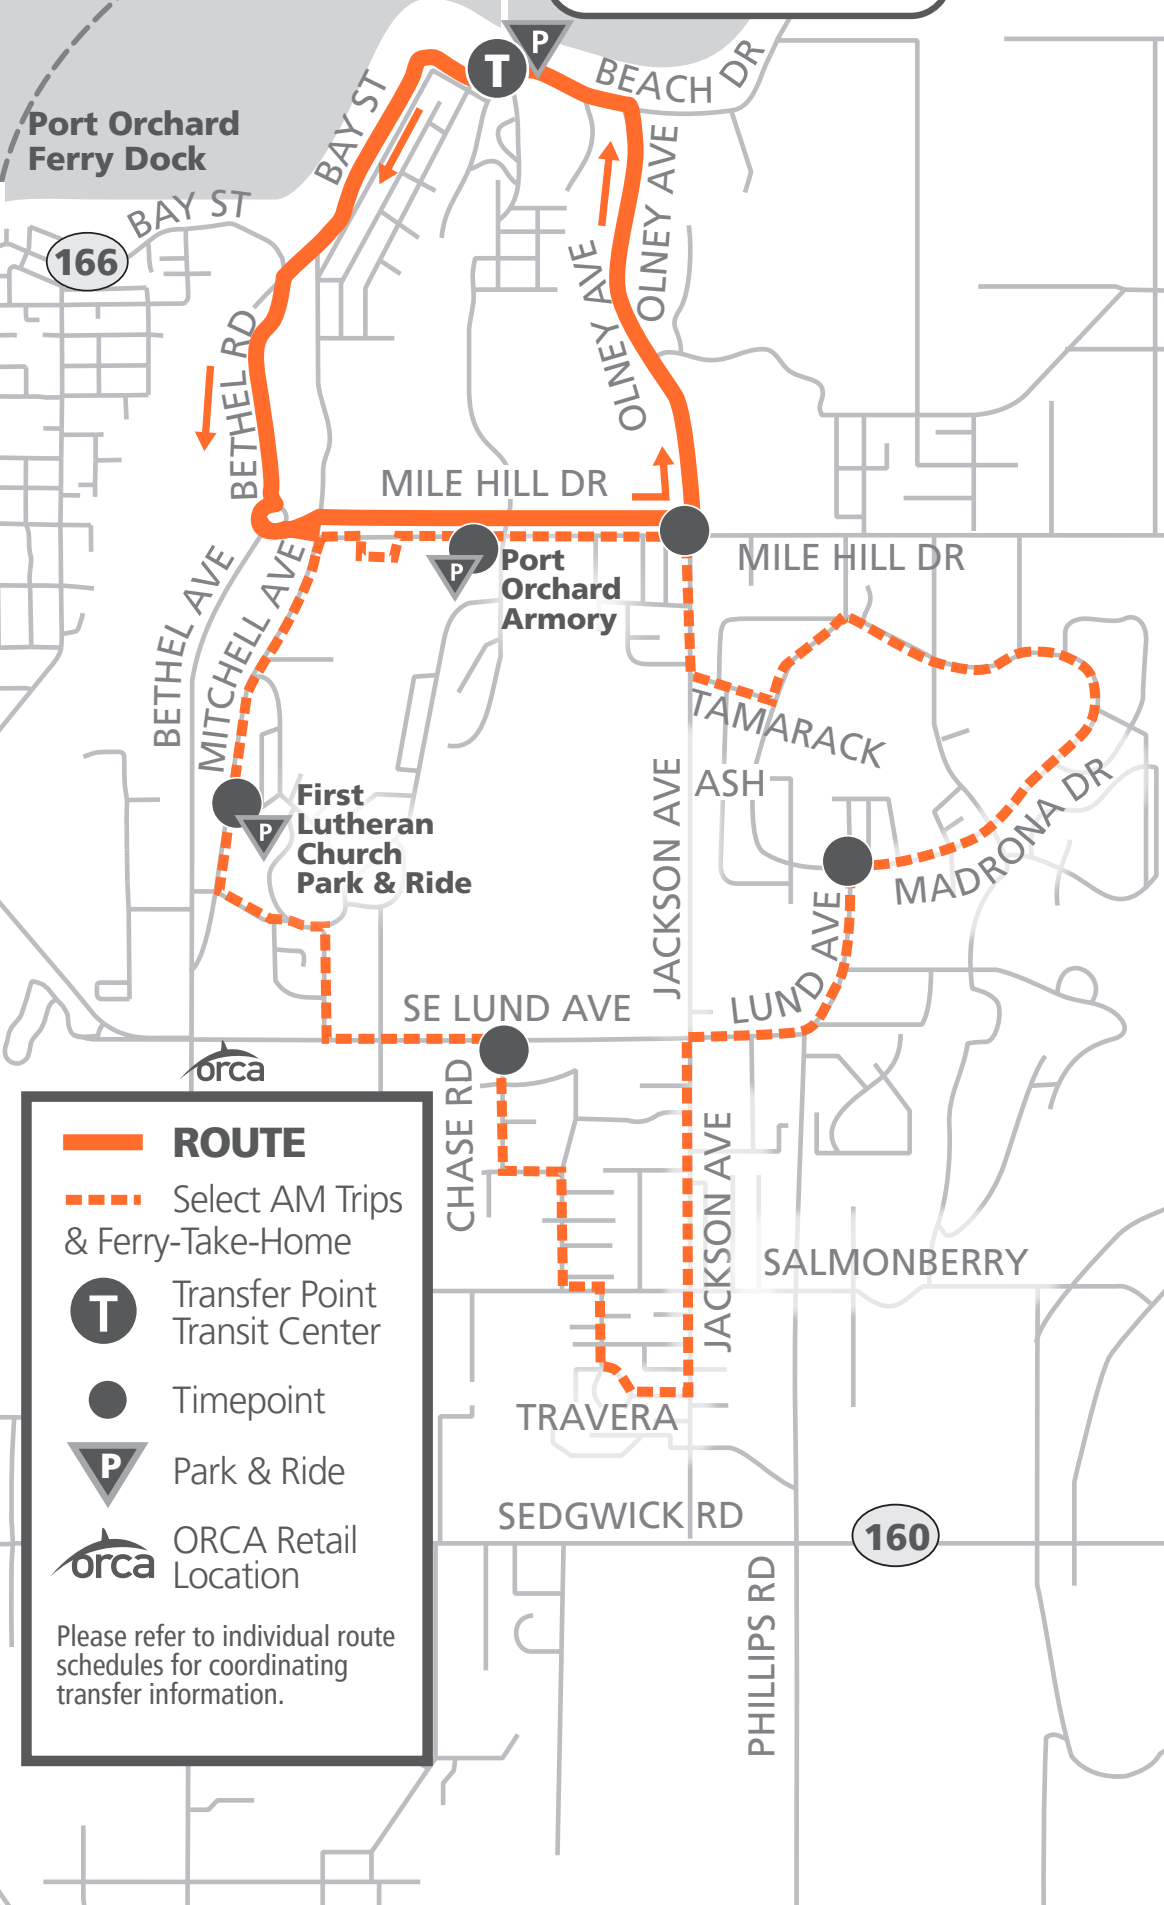

**BREMERTON
TRANSPORTATION
CENTER** **T**

**ANNAPOLIS
FERRY DOCK**
Beach Drive E

81 **P** 81 parking spaces
\$5 per day

Local Foot Ferries

**Port Orchard
Ferry Dock**

166

ROUTE

- Select AM Trips & Ferry-Take-Home
- Transfer Point Transit Center
- Timepoint
- Park & Ride
- ORCA Retail Location

Please refer to individual route schedules for coordinating transfer information.