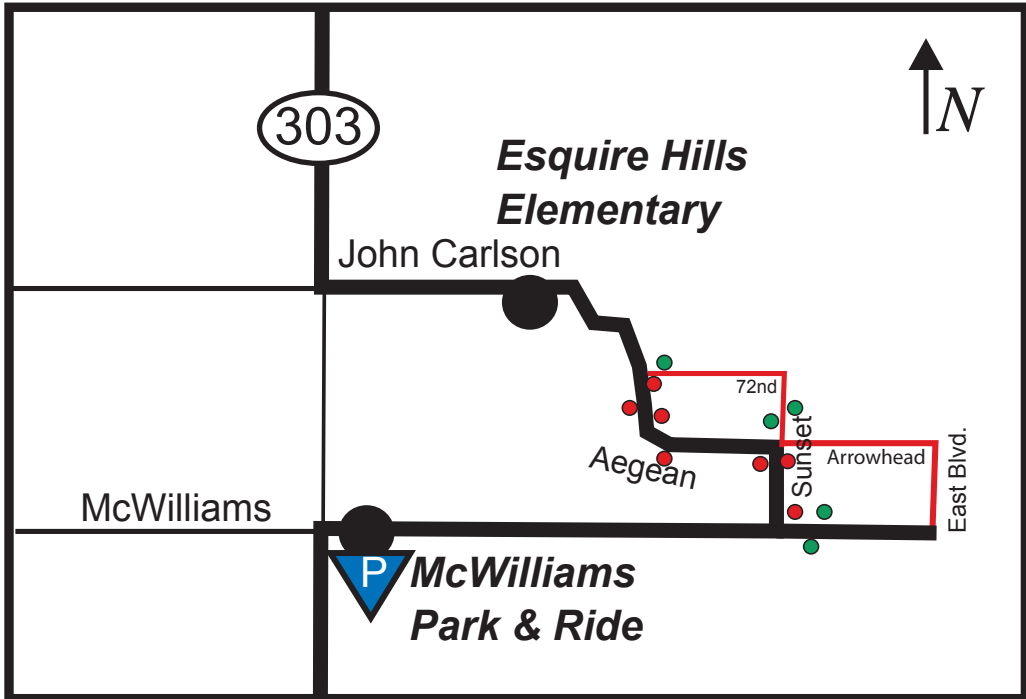

#15 & #23 Sunset Detour Map

Route

Time points listed on schedule

Park & Ride Lot

● Temp. Stops

● Closed Stops