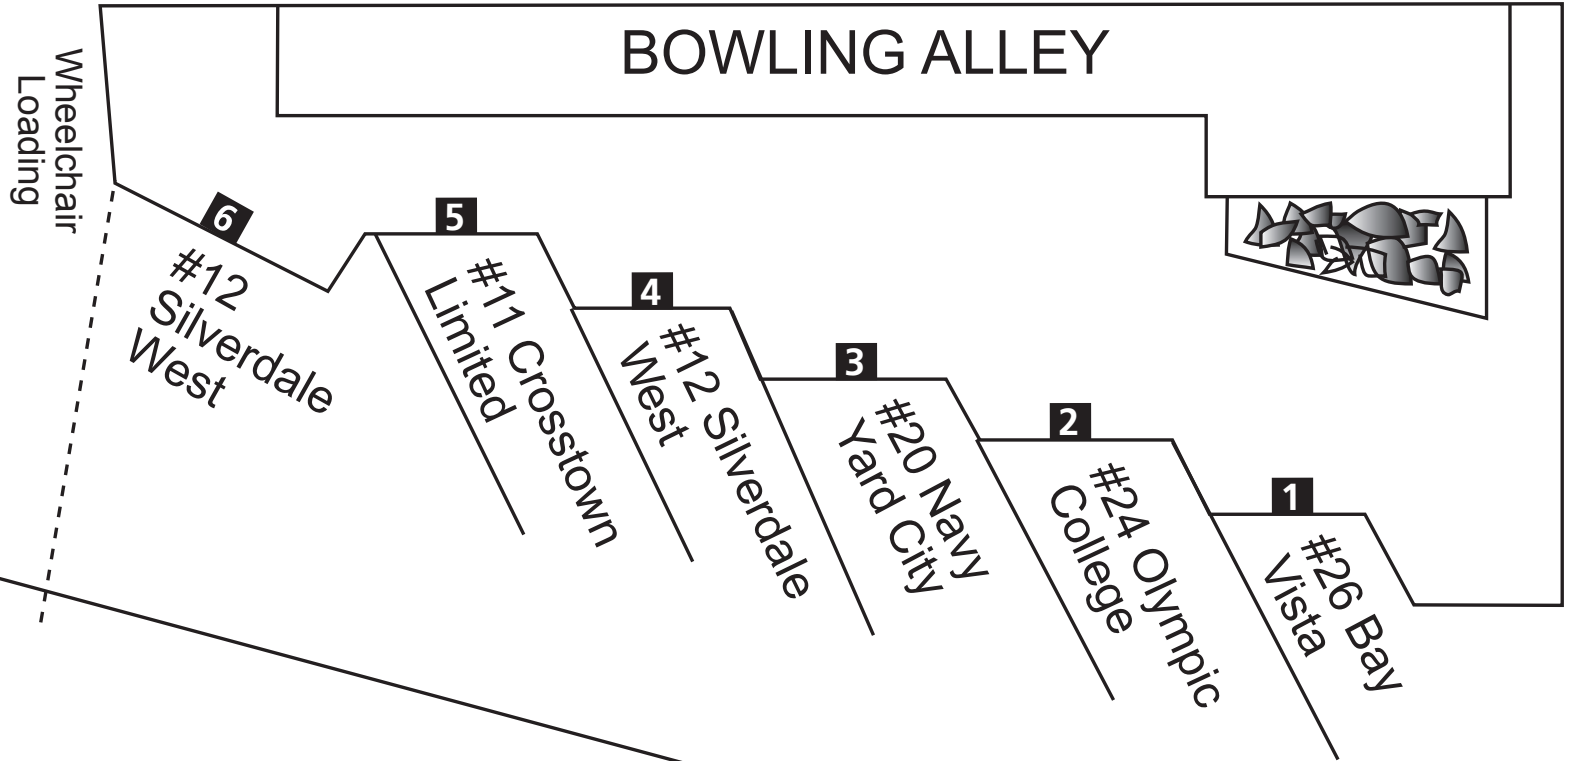

West Bremerton Transfer Center

Tacoma
Screw

10/5/2018