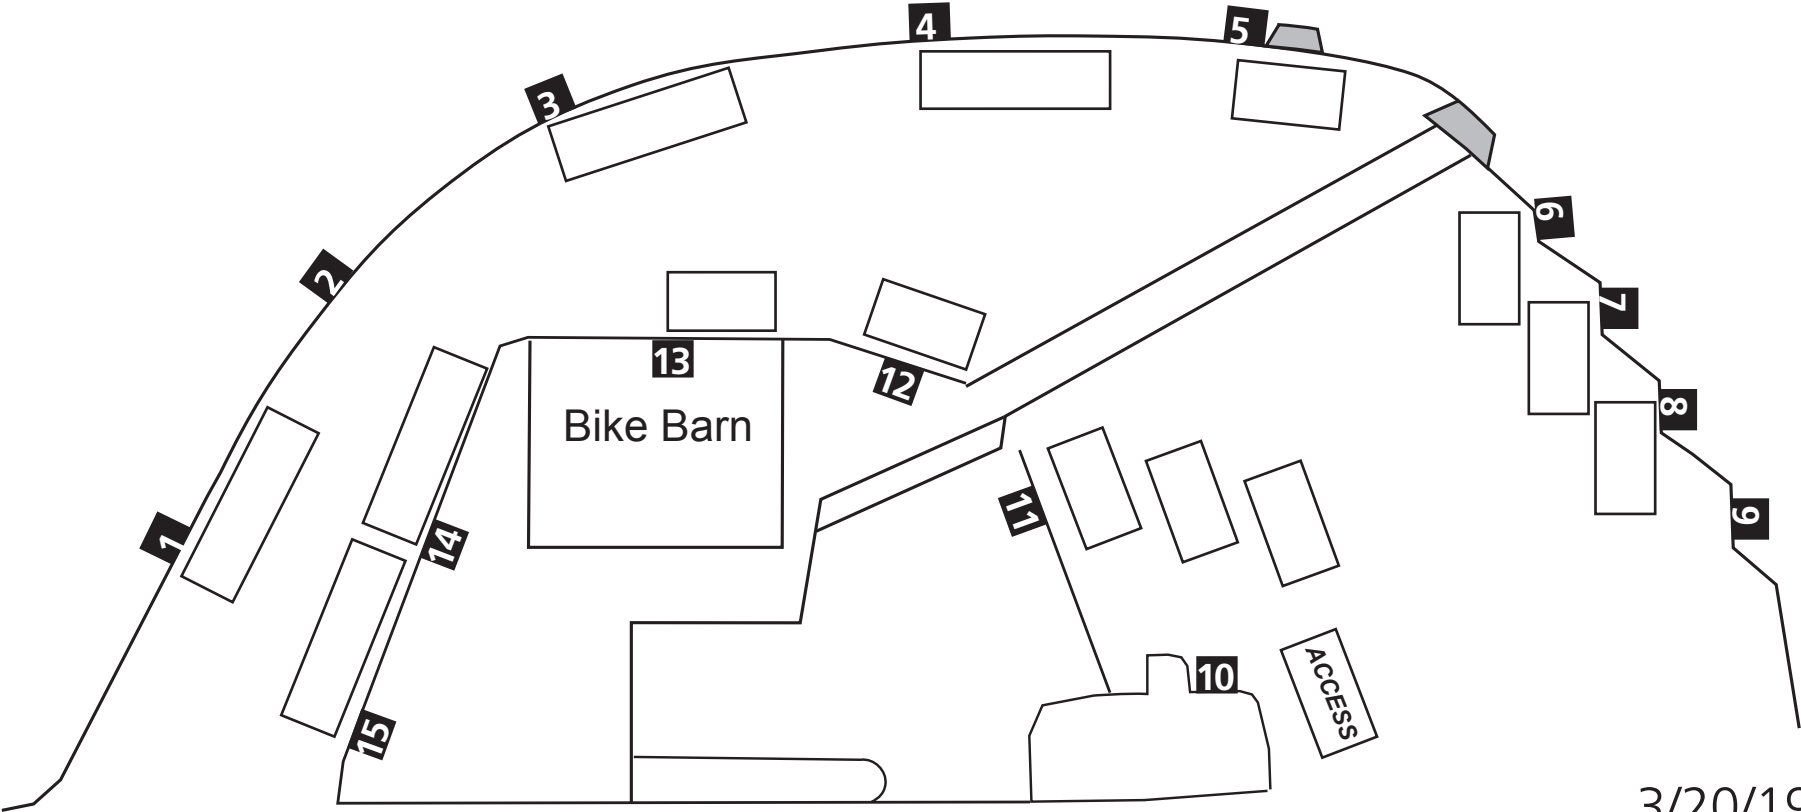

Bainbridge Island Ferry Arriving 6:05pm Peak Loading Diagram

3/20/19