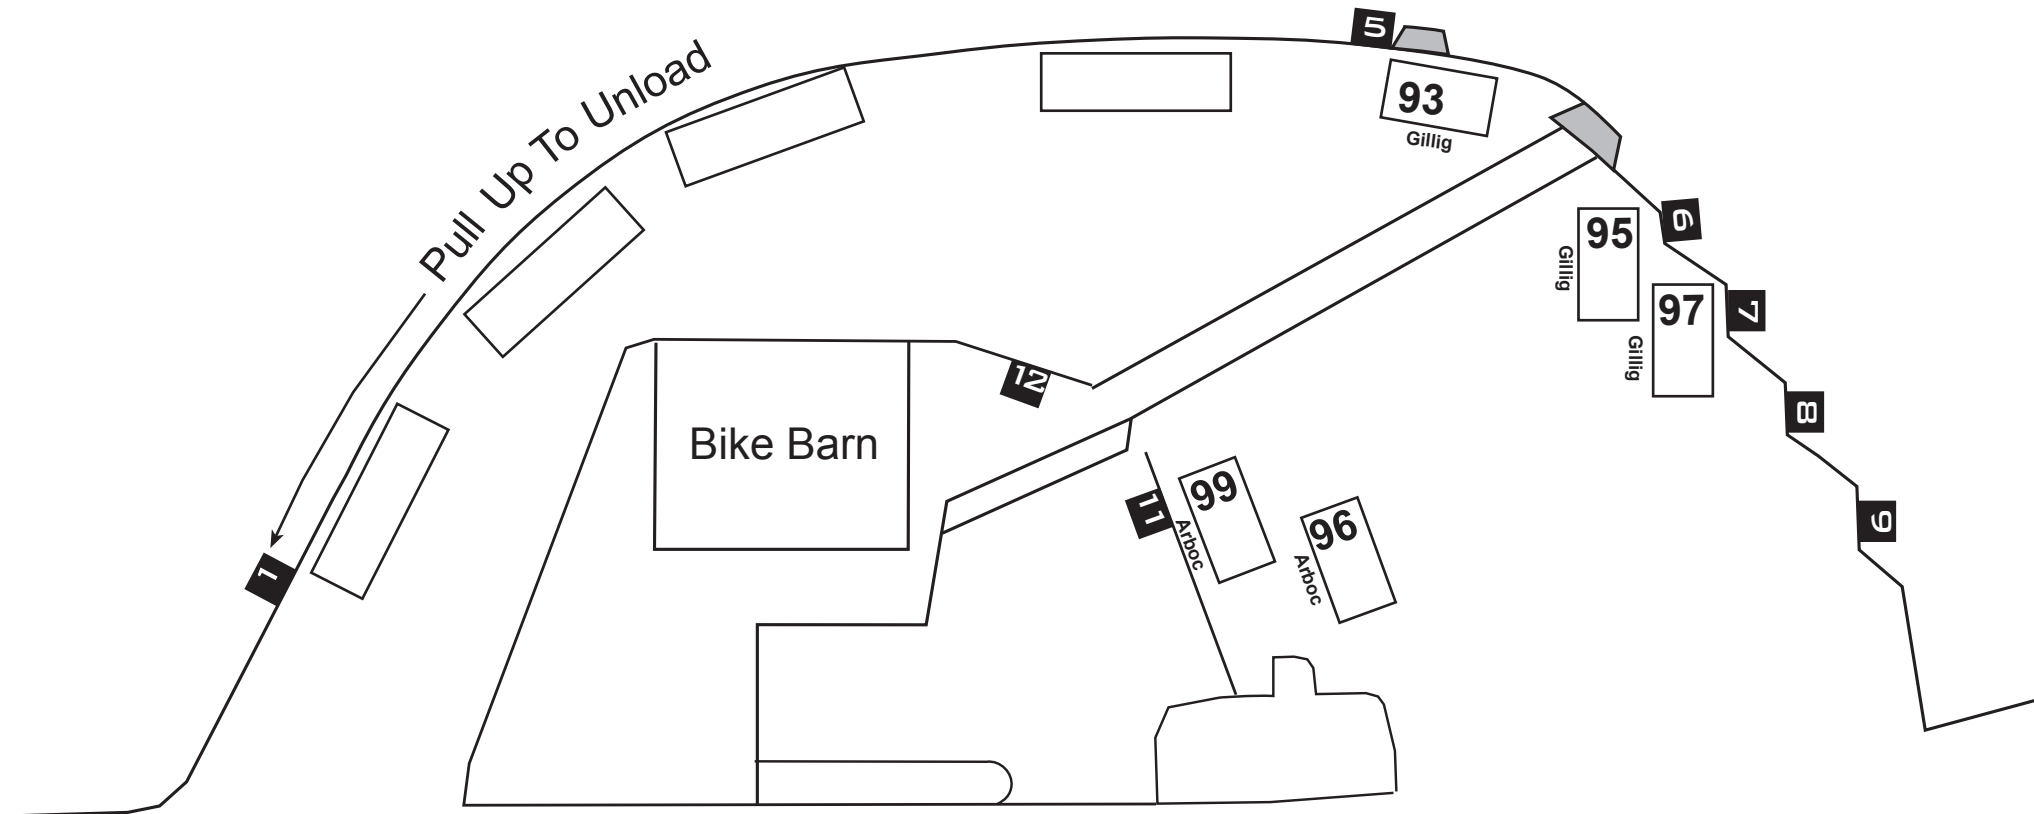

Bainbridge Island Transfer Center AM Peak Staging Diagram Ferry Departures at 5:20am, 8:45am

- 40 foot Gilligs move forward before unloading riders to accommodate all buses

- #96 and #99 buses: 1st bus to arrive pulls closest to the fence and crosswalk in space #11. 2nd bus in parks just outside 1st bus.