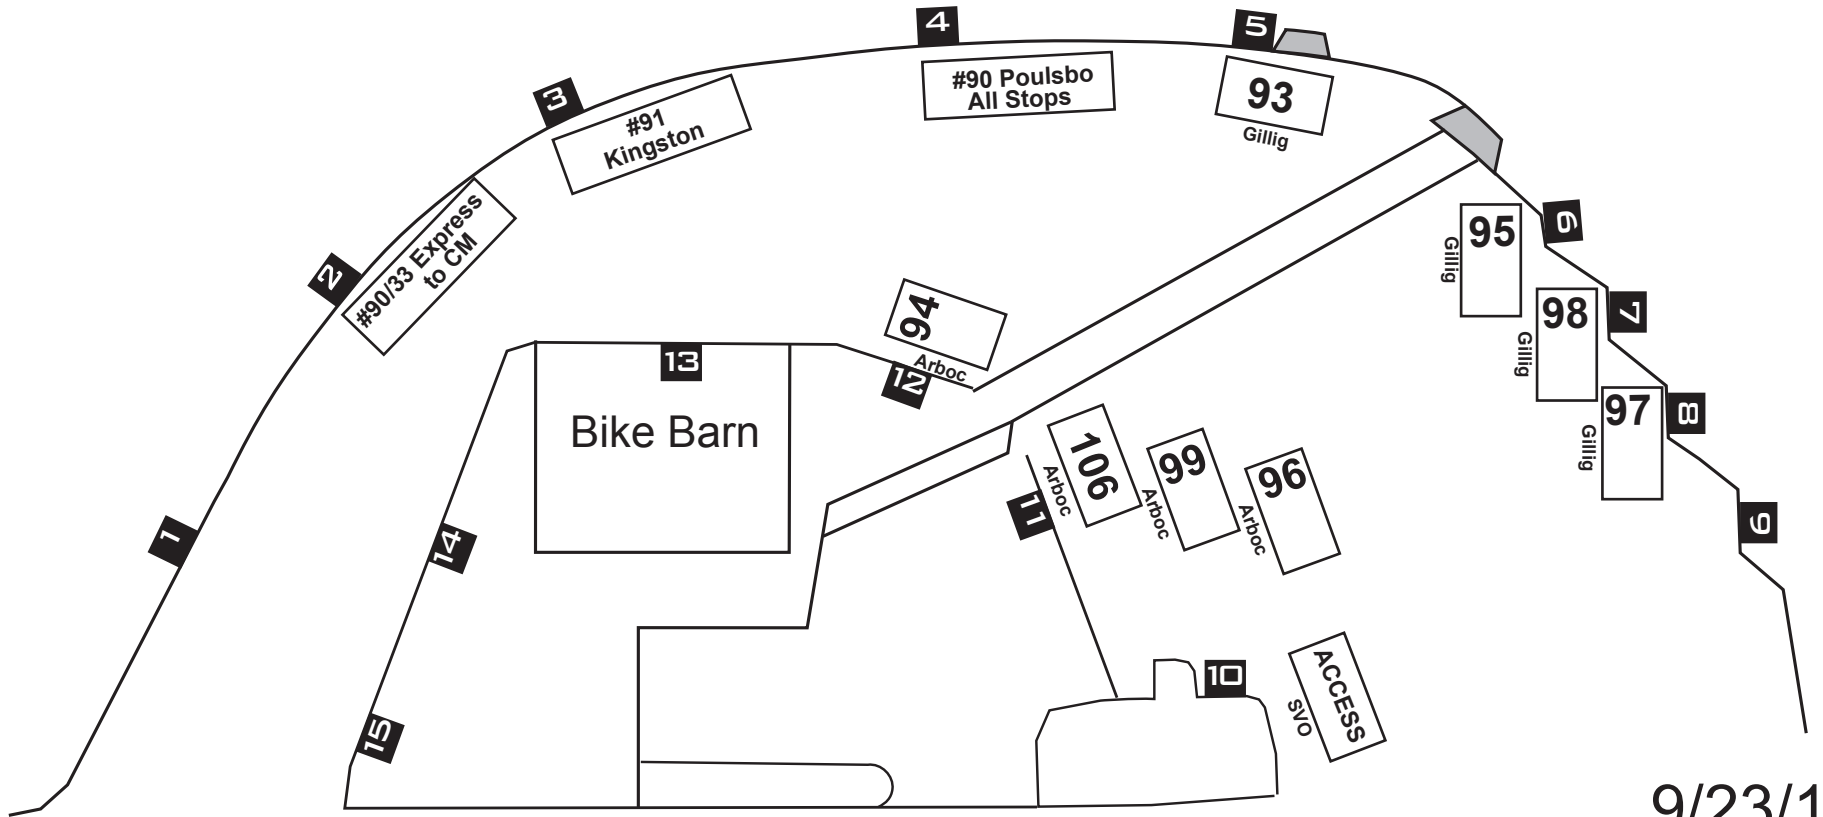

Bainbridge Island Ferry Arriving 3:35pm Peak Loading Diagram

#96 & #99 park beside #106 - No #'s on pavement

9/23/12