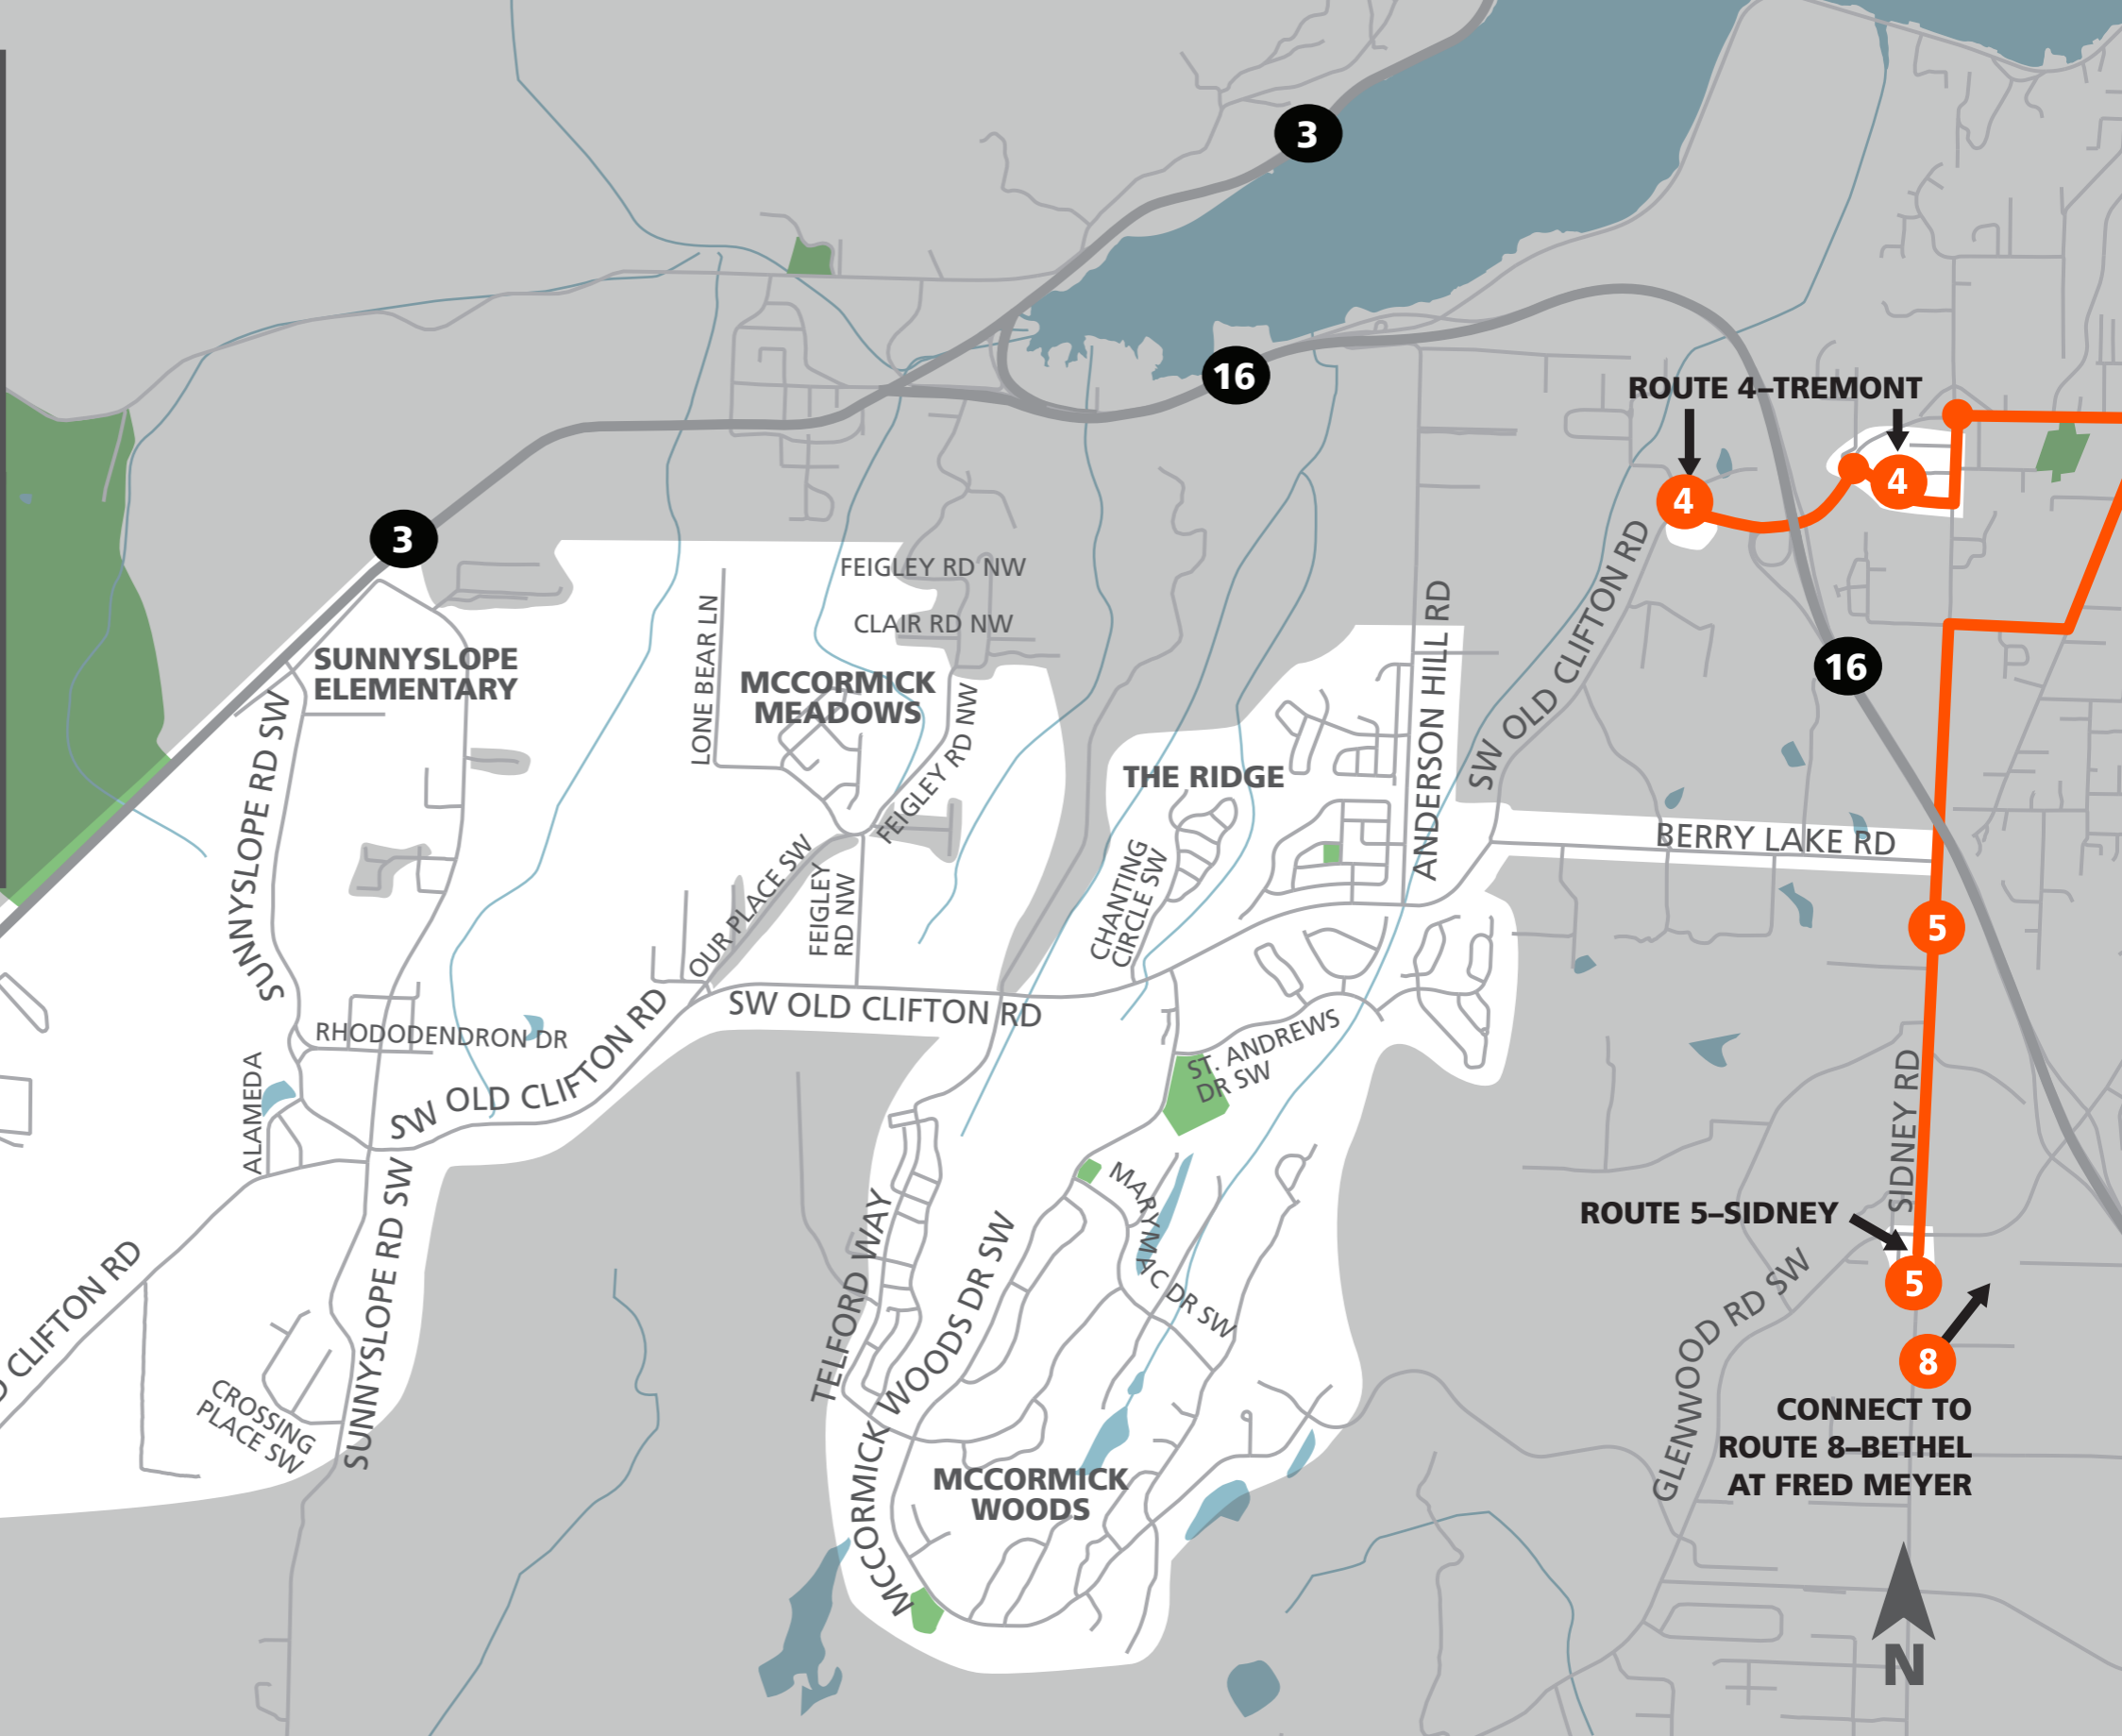

# LEGEND

 Areas Served (in white)

## GRAY AREAS NOT SERVED

 Routed Service  Parks

Pick-ups and drop-offs will be made inside the white area of the map.

- **Route 4** Tremont at Harrison Port Orchard or Old Clifton Road
- **Route 5** Sidney at Safeway on Sedgwick Road or at Cedar Heights Middle School
- **Route 8** Bethel at Fred Meyer
- Bremerton Airporter at Sedgwick 76 Station
- SK Ride will make direct trips to the PO Foot Ferry before 8:00 AM on weekdays

IMPERIAL WAY  
BARNEY WHITE RD  
IMPERIAL WAY  
OLYMPIC VIEW INDUSTRIAL PARK  
BREMERTON NATIONAL AIRPORT  
3

ROUTE 5-SIDNEY  
5  
8  
CONNECT TO ROUTE 8-BETHEL AT FRED MEYER