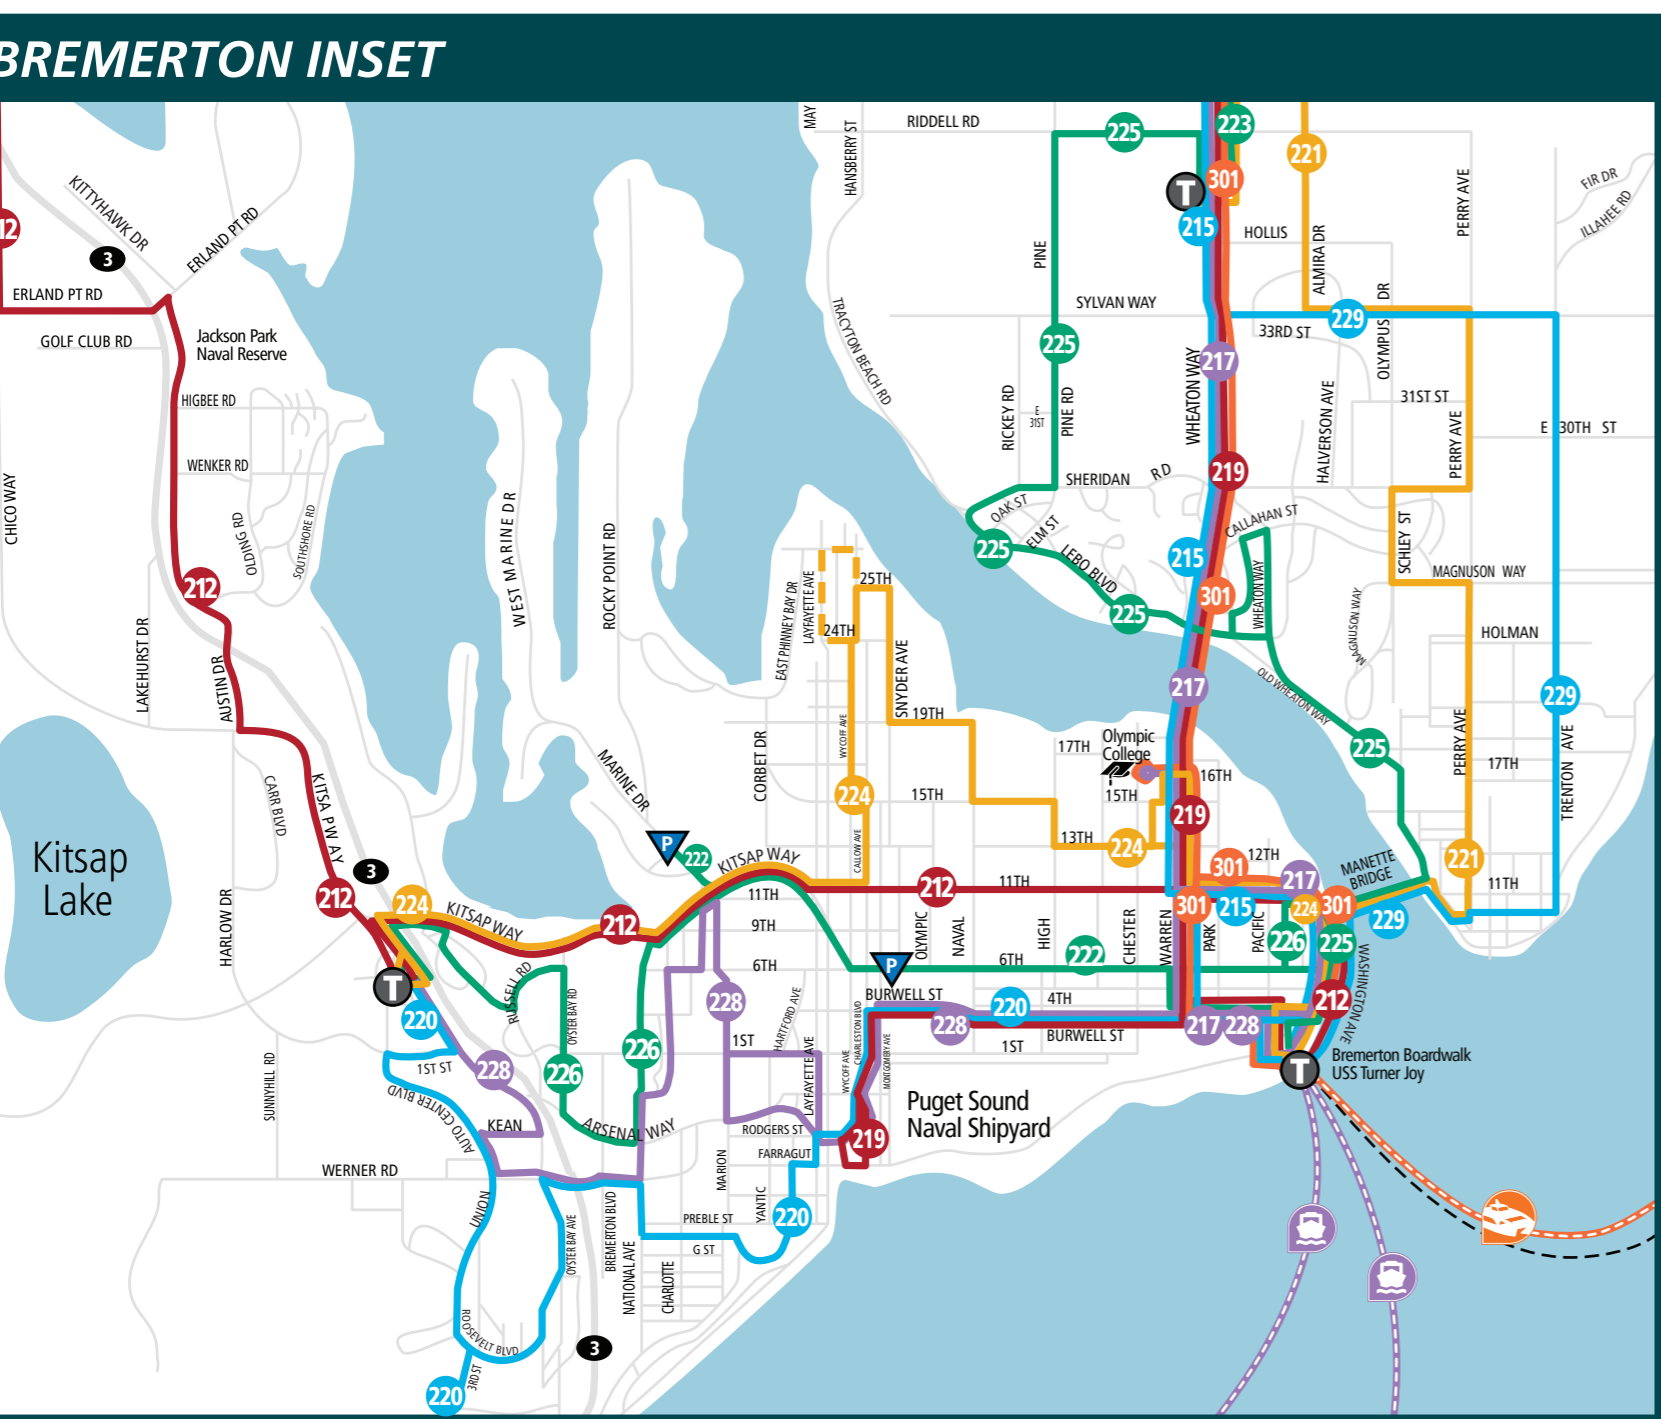

Kitsap Transit System Map

- 9 East Port Orchard
- 93 Manzanita
- 212 Bremerton/Silverdale West
- 219 Crossroads
- 332 Poulsbo/Silverdale
- 81 Annapolis Commuter
- 94 Agate Point
- 98 Fort Ward
- 215 McWilliams
- 220 Sunn Fjord
- 229 Trenton
- 235 East Silverdale Old Town
- 302 Kingston/Suquamish Fast Ferry
- 344 Poulsbo Central
- 8 Bethel
- 96 Sunrise
- 97 Crystal Springs
- 106 Fletcher Bay
- 184 Harper Shuttle
- 221 Perry Avenue
- 224 Olympic College
- 237 West Silverdale/Fairgrounds

- 5 Sidney
- 85 Mullenix Express
- 217 Bremerton/Silverdale East
- 228 Marion
- 390 Poulsbo/Bainbridge
- Local Foot Ferries
- 4 Tremont
- 86 Southworth Shuttle
- 95 Battle Point
- 92 Gateway Express
- 99 Kariotis
- 223 Sheridan Park
- 226 Bay Vista
- 307 Kingston/North Viking Fast Ferry
- 333 Silverdale/Bainbridge
- 99 Bill Point
- 301 North Kitsap Fast Ferry
- 338 Gateway/Bainbridge Express
- Fast Ferry Bremerton - Seattle
- Fast Ferry Kingston - Seattle
- Fast Ferry Southworth - Seattle
- Purdy Ride
- KRC Kingston Ride Fast Ferry Commuter
- SRC Southworth Ride Fast Ferry Commuter
- KR Kingston Ride
- SK SK Ride
- BI BI Ride

This map is intended for general transit information only, and subject to change. Refer to individual schedules for specific information.