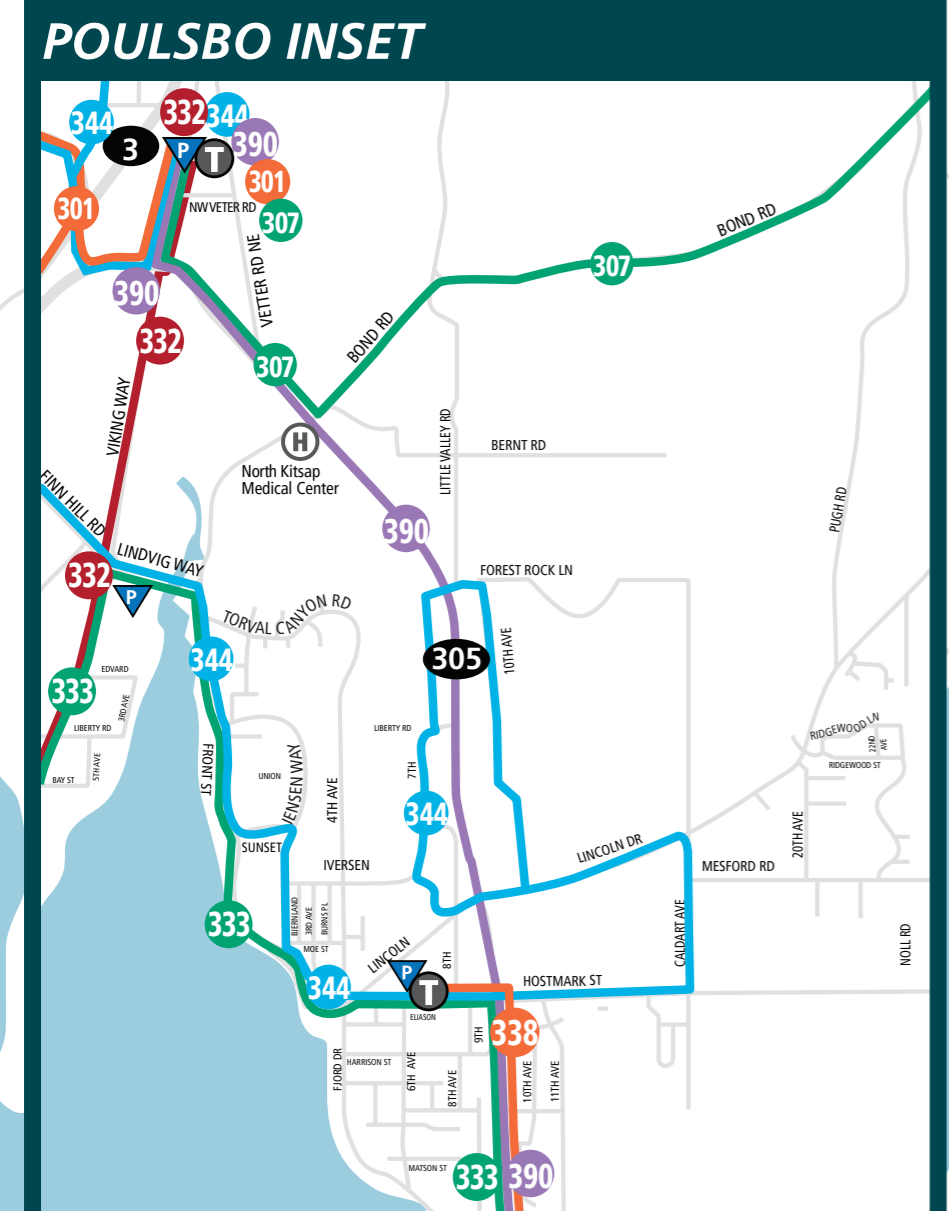

Kitsap Transit System Map

- 9 East Port Orchard
- 93 Manzanita
- 212 Bremerton/Silverdale West
- 219 Crossroads
- 332 Poulsbo/Silverdale
- 81 Annapolis Commuter
- 94 Agate Point
- 98 Fort Ward
- 215 McWilliams
- 220 Sunn Fjord
- 229 Trenton
- 235 East Silverdale Old Town
- 302 Kingston/Suquamish Fast Ferry
- 344 Poulsbo Central
- 8 Bethel
- 96 Sunrise
- 97 Crystal Springs
- 106 Fletcher Bay
- 184 Harper Shuttle
- 221 Perry Avenue
- 224 Olympic College
- 237 West Silverdale/Fairgrounds

- 5 Sidney
- 85 Mullenix Express
- 217 Bremerton/Silverdale East
- 228 Marion
- 390 Poulsbo/Bainbridge
- Local Foot Ferries
- 4 Tremont
- 86 Southworth Shuttle
- 95 Battle Point
- 92 Gateway Express
- 99 Kariotis
- 223 Sheridan Park
- 226 Bay Vista
- 307 Kingston/North Viking Fast Ferry
- 333 Silverdale/Bainbridge
- 99 Bill Point
- 301 North Kitsap Fast Ferry
- 338 Gateway/Bainbridge Express
- Fast Ferry Bremerton - Seattle
- Fast Ferry Kingston - Seattle
- Fast Ferry Southworth - Seattle
- Purdy Ride
- KRC Kingston Ride Fast Ferry Commuter
- SRC Southworth Ride Fast Ferry Commuter
- KR Kingston Ride
- SK SK Ride
- BI BI Ride

This map is intended for general transit information only, and subject to change. Refer to individual schedules for specific information.