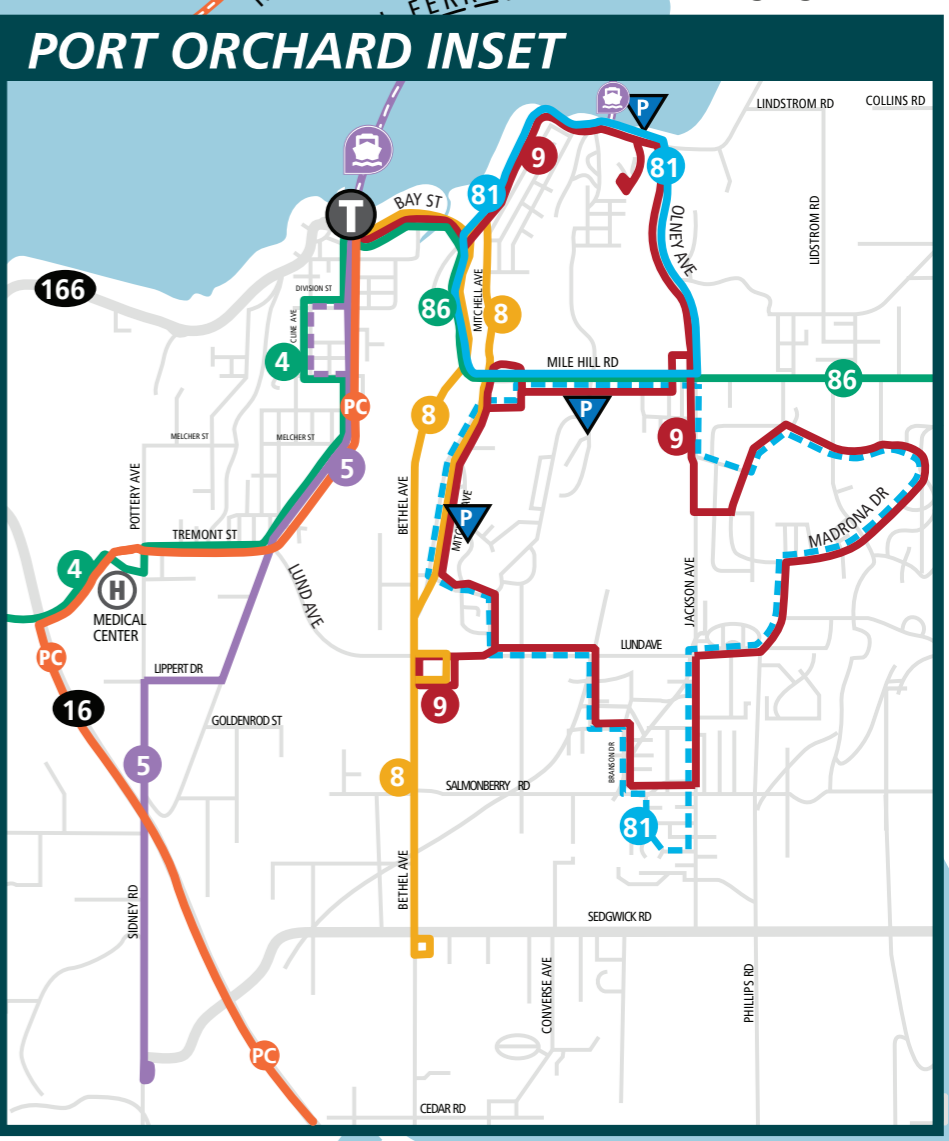

Kitsap Transit System Map

- 9 East Port Orchard
- 93 Manzanita
- 212 Bremerton/Silverdale West
- 219 Crossroads
- 332 Poulsbo/Silverdale
- 81 Annapolis Commuter
- 94 Agate Point
- 98 Fort Ward
- 215 McWilliams
- 220 Sunn Fjord
- 229 Trenton
- 235 East Silverdale Old Town
- 302 Kingston/Suquamish Fast Ferry
- 344 Poulsbo Central
- 8 Bethel
- 96 Sunrise
- 97 Crystal Springs
- 106 Fletcher Bay
- 184 Harper Shuttle
- 221 Perry Avenue
- 224 Olympic College
- 237 West Silverdale/Fairgrounds

- 5 Sidney
- 85 Mullenix Express
- 217 Bremerton/Silverdale East
- 228 Marion
- 390 Poulsbo/Bainbridge
- Local Foot Ferries
- 4 Tremont
- 86 Southworth Shuttle
- 95 Battle Point
- 92 Gateway Express
- 99 Kariotis
- 223 Sheridan Park
- 226 Bay Vista
- 307 Kingston/North Viking Fast Ferry
- 333 Silverdale/Bainbridge
- 99 Bill Point
- 301 North Kitsap Fast Ferry
- 338 Gateway/Bainbridge Express
- Fast Ferry Bremerton - Seattle
- Fast Ferry Kingston - Seattle
- Fast Ferry Southworth - Seattle
- Purdy Ride
- KRC Kingston Ride Fast Ferry Commuter
- SRC Southworth Ride Fast Ferry Commuter
- KR Kingston Ride
- SK SK Ride
- BI BI Ride

This map is intended for general transit information only, and subject to change. Refer to individual schedules for specific information.