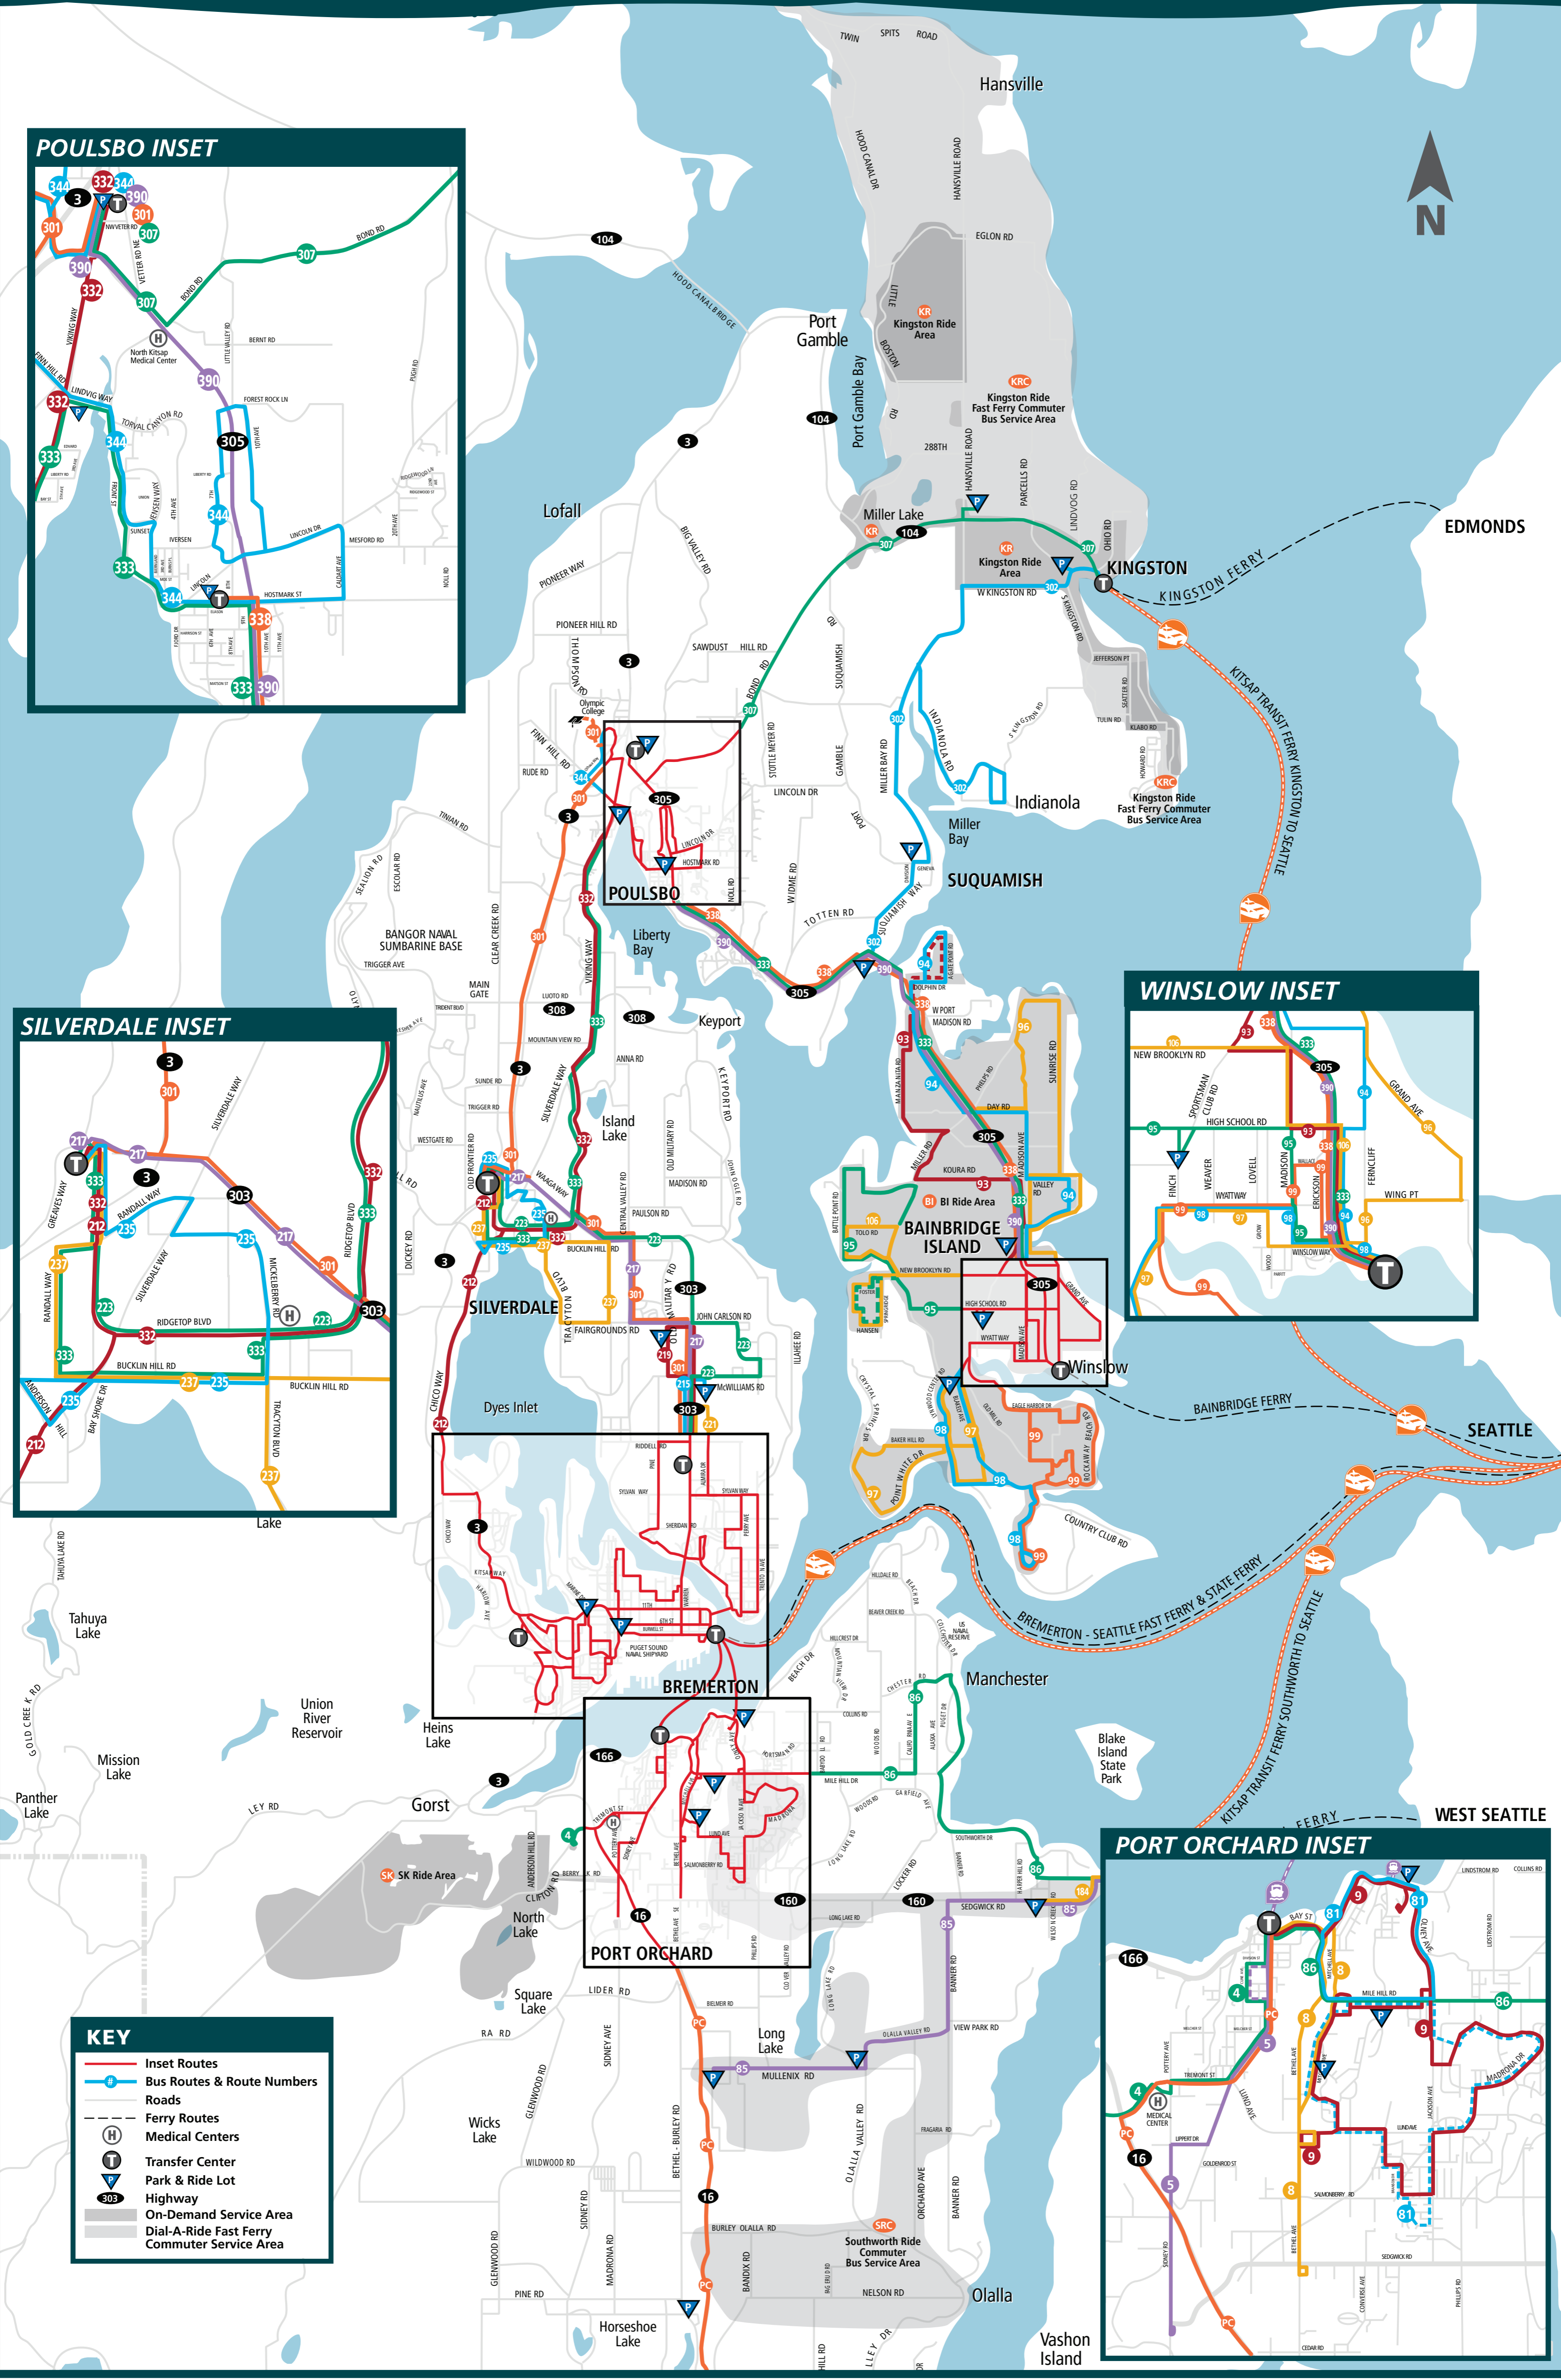

Kitsap Transit System Map

- 9 East Port Orchard
- 93 Manzanita
- 212 Bremerton/Silverdale West
- 219 Crossroads
- 332 Poulsbo/Silverdale
- 81 Annapolis Commuter
- 94 Agate Point
- 98 Fort Ward
- 215 McWilliams
- 220 Sunn Fjord
- 229 Trenton
- 235 East Silverdale Old Town
- 302 Kingston/Suquamish Fast Ferry
- 344 Poulsbo Central
- 8 Bethel
- 96 Sunrise
- 97 Crystal Springs
- 106 Fletcher Bay
- 184 Harper Shuttle
- 221 Perry Avenue
- 224 Olympic College
- 237 West Silverdale/Fairgrounds

- 5 Sidney
- 85 Mullenix Express
- 217 Bremerton/Silverdale East
- 228 Marion
- 390 Poulsbo/Bainbridge
- Local Foot Ferries
- 4 Tremont
- 86 Southworth Shuttle
- 95 Battle Point
- 92 Gateway Express
- 99 Kariotis
- 223 Sheridan Park
- 226 Bay Vista
- 307 Kingston/North Viking Fast Ferry
- 333 Silverdale/Bainbridge
- 99 Bill Point
- 301 North Kitsap Fast Ferry
- 338 Gateway/Bainbridge Express
- Fast Ferry Bremerton - Seattle
- Fast Ferry Kingston - Seattle
- Fast Ferry Southworth - Seattle
- Purdy Ride
- KRC Kingston Ride Fast Ferry Commuter
- SRC Southworth Ride Fast Ferry Commuter
- KR Kingston Ride
- SK SK Ride
- BI BI Ride

This map is intended for general transit information only, and subject to change. Refer to individual schedules for specific information.